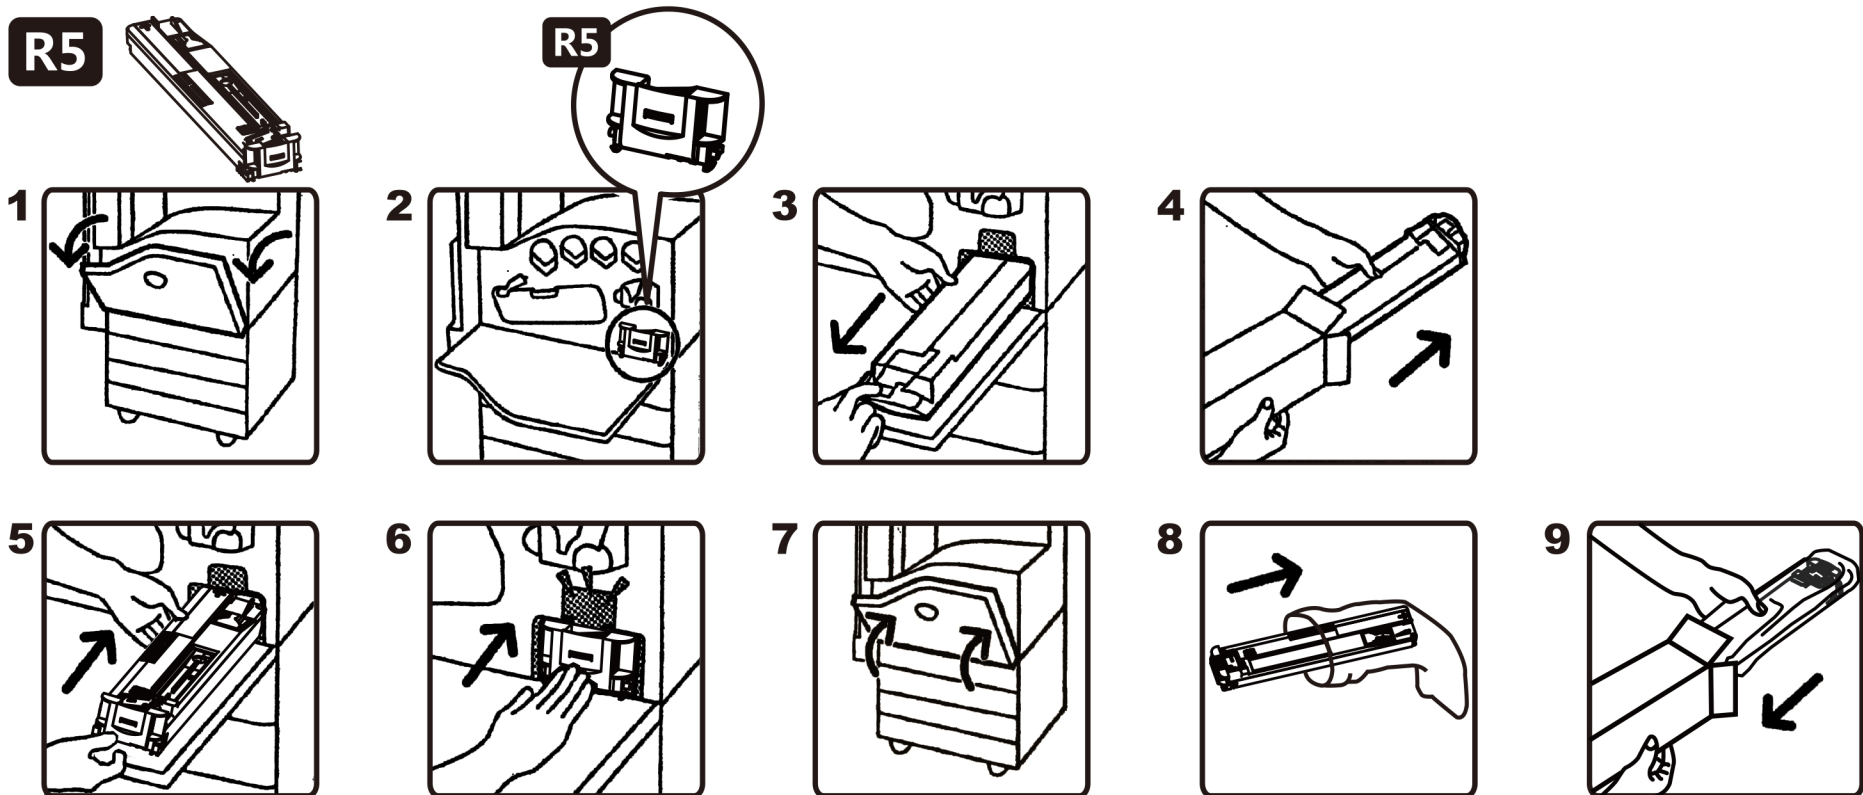

# Waste Toner Container

Installation Instructions

FOR USE IN

WorkCentre 7435/7525/7545/7830/7845